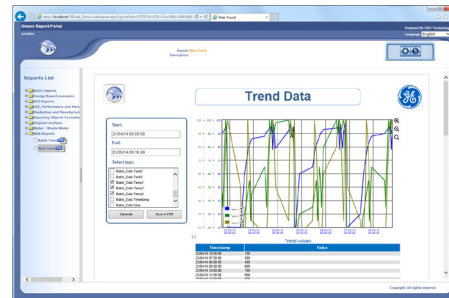

Web-based reports management over the internet and intranet via an integrated web portal