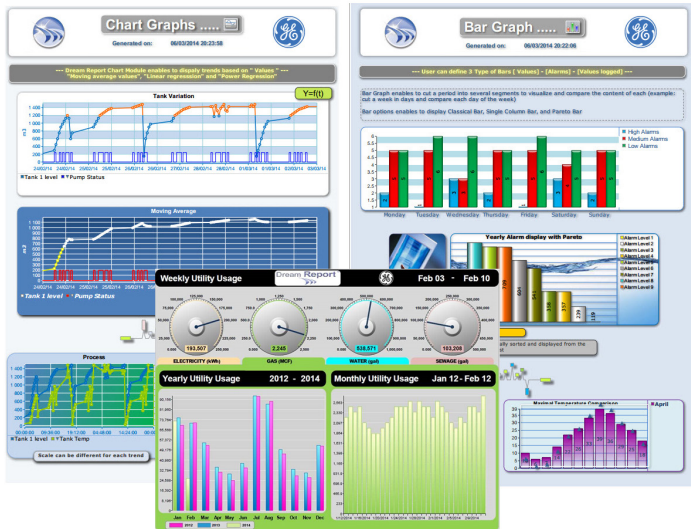

## Powerful Report Management Tools

With built-in user management, you can manage reports either by project or integrated with Microsoft® Windows® user management. Dream Report also offers industry-leading report version control functionality.

Dream Report supports standardized report templates and template locking. Interactive and dynamic web forms allow users to easily create web-based, dynamic and interactive reporting applications. Dream Report also delivers drill-down reporting functionality with user-managed navigation.

# Real-Time Reports and Dashboards – Anywhere, Anytime

## Data Extraction and Analysis

- User friendly object library
- Extract statistics and analysis
- Display multiple views such as tables, bars, pies, and charts